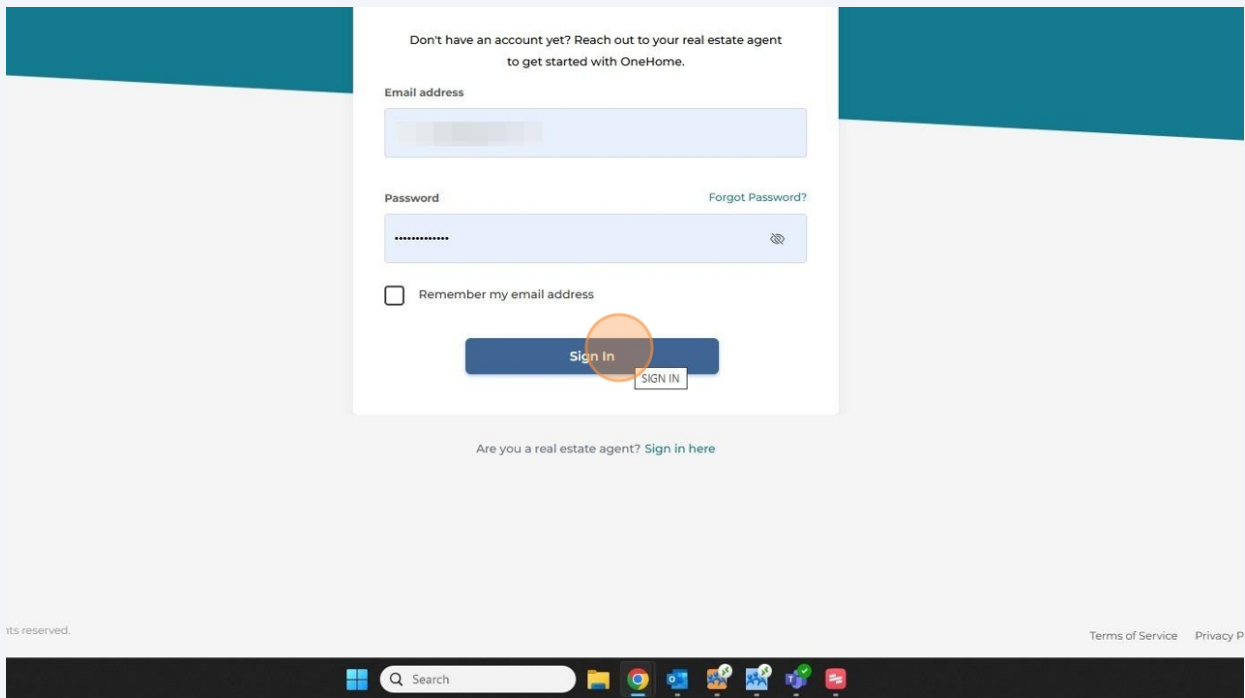

OneHome AI Search Instructions for Clients

1 Click "Login"

2

Your clients will then enter their login information from when they originally started their profile from their initial Auto Email.

3

Click "New Search"

4 Click on the camera icon in the Address, neighborhood, city, zip, search field.

5 Click "Upload an image"

6

Your clients will need to find where they have their saved photos to select up to 3 interior or exterior photos of homes.