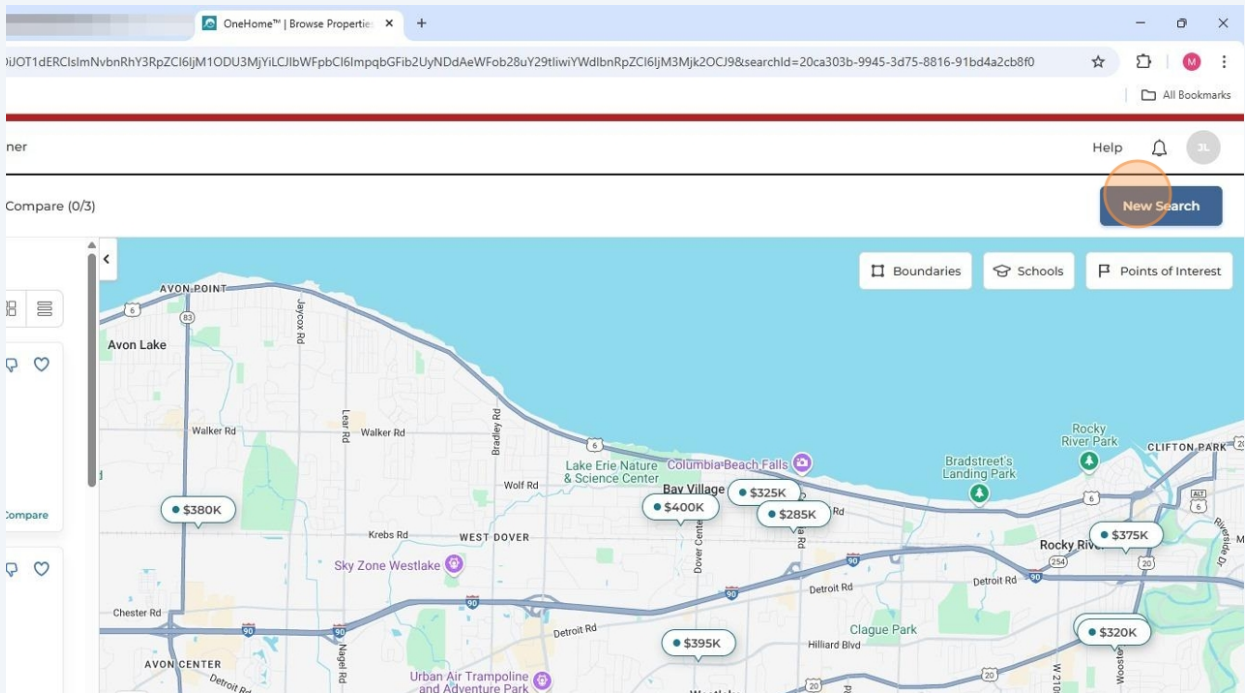

OneHome AI Search Instructions for Clients

1 Click "Login"

2

Your clients will then enter their login information from when they originally started their profile from their initial Auto Email.

3

Click "New Search"

4 Click on the camera icon in the Address, neighborhood, city, zip, search field.

5 Click "Upload an image"

6

Your clients will need to find where they have their saved photos to select up to 3 interior or exterior photos of homes.