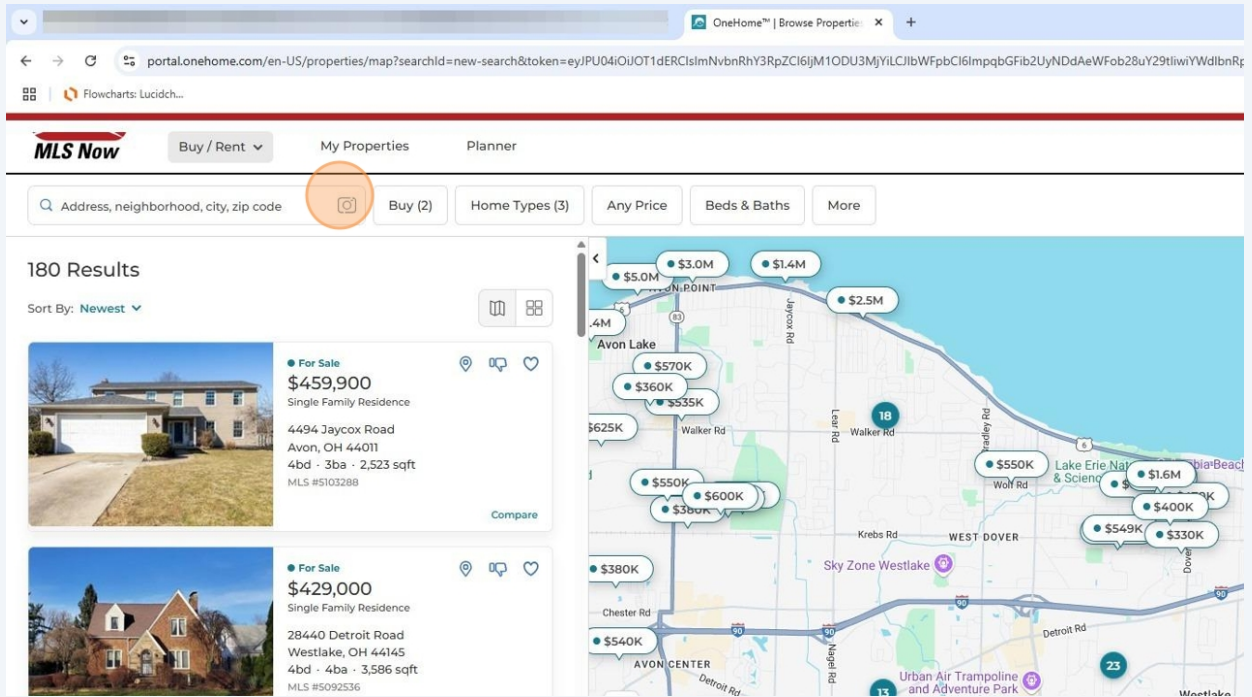

OneHome AI Search Instructions for Clients

1 Click "Login"

2

Your clients will then enter their login information from when they originally started their profile from their initial Auto Email.

3

Click "New Search"

4 Click on the camera icon in the Address, neighborhood, city, zip, search field.

5 Click "Upload an image"

6

Your clients will need to find where they have their saved photos to select up to 3 interior or exterior photos of homes.

Apply

MLS #5092536 Compare

For Sale
\$83,900
Condominium
23845 David Drive #104
North Olmsted, OH 44070-2970
1bd · 1ba · 646 sqft
MLS #5109267 Compare

9 Based the photos uploaded, your client will see similar designs or layouts of the rooms they've uploaded. Your client will use the map to the right of the results to search for homes in their desired location.

For Sale
\$3,750,000
Single Family Residence
17810 Lake Road
Lakewood, OH 44107
7bd · 8ba · 7,727 sqft
MLS #5102190 Compare