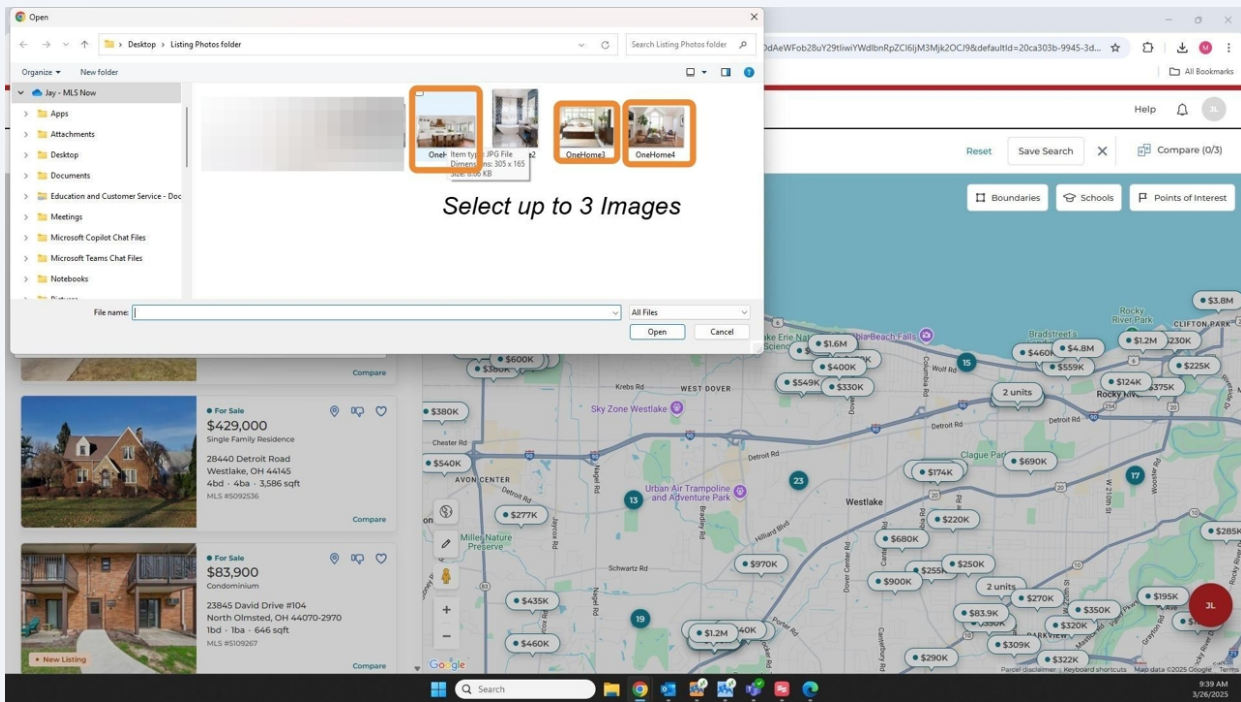

OneHome AI Search Instructions for Clients

1 Click "Login"

2

Your clients will then enter their login information from when they originally started their profile from their initial Auto Email.

3

Click "New Search"

4 Click on the camera icon in the Address, neighborhood, city, zip, search field.

5 Click "Upload an image"

6

Your clients will need to find where they have their saved photos to select up to 3 interior or exterior photos of homes.

7

Click "Open"

8 Click "Apply"

For best results, try uploading different kinds of images.

Upload an image or drag it here
Maximum 3 images
(The maximum file size is 5MB.)

OneHome1.jpg (8,871K) OneHome2.jpg (9,626K) OneHome4.jpg (9,369K)