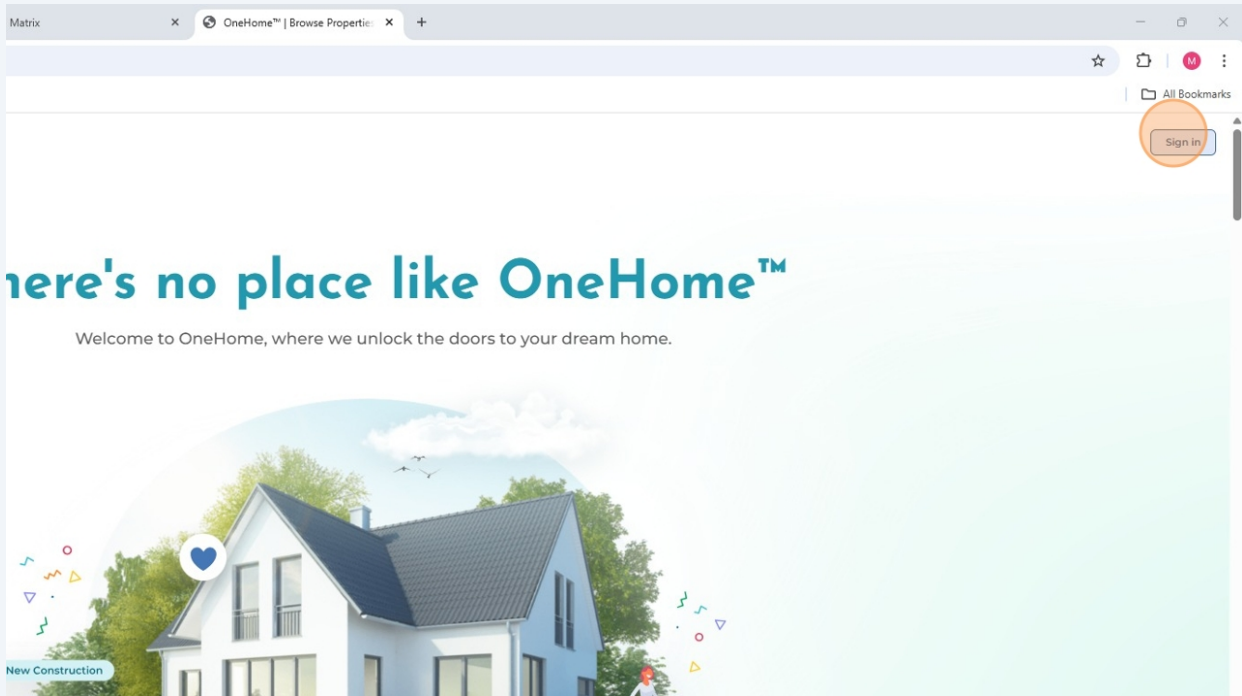

OneHome AI Search Instructions for Clients

1 Click "Login"

2

Your clients will then enter their login information from when they originally started their profile from their initial Auto Email.

3

Click "New Search"

4 Click on the camera icon in the Address, neighborhood, city, zip, search field.

5 Click "Upload an image"

6

Your clients will need to find where they have their saved photos to select up to 3 interior or exterior photos of homes.