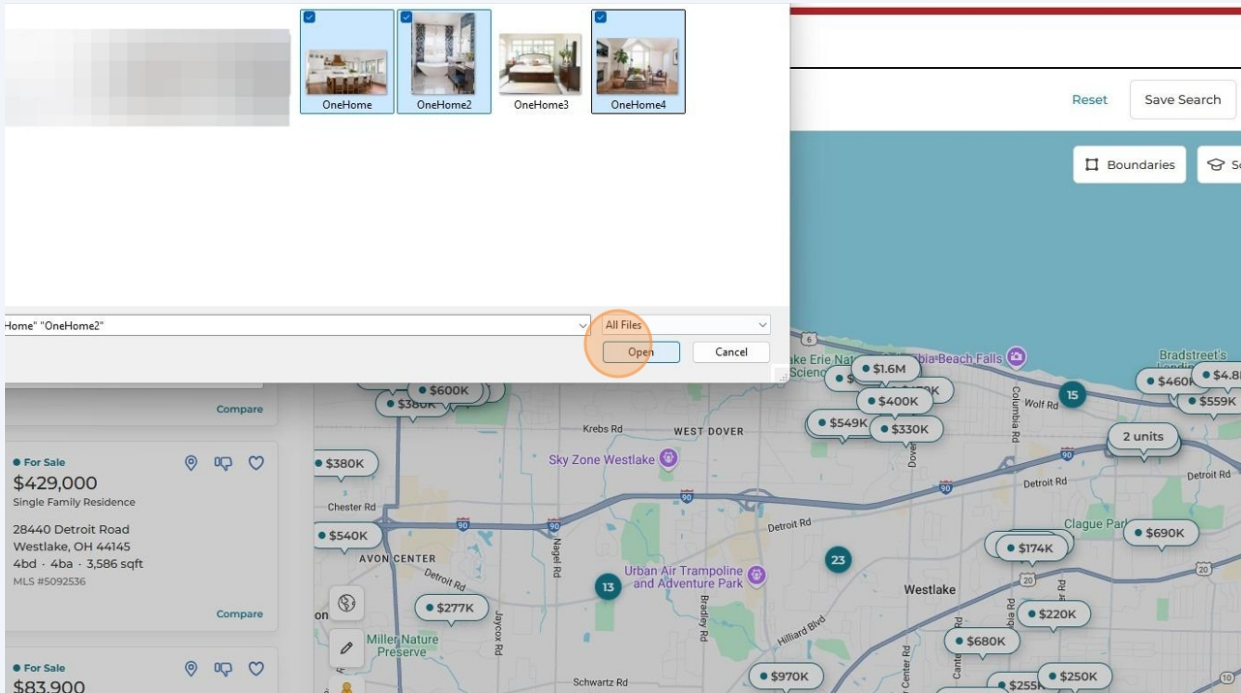

4 Click on the camera icon in the Address, neighborhood, city, zip, search field.

5 Click "Upload an image"

6

Your clients will need to find where they have their saved photos to select up to 3 interior or exterior photos of homes.

7

Click "Open"

8 Click "Apply"

For best results, try uploading different kinds of images.

Upload an image or drag it here
Maximum 3 images
(The maximum file size is 5MB.)

OneHome1.jpg (8,871K) OneHome2.jpg (9,626K) OneHome4.jpg (9,369K)