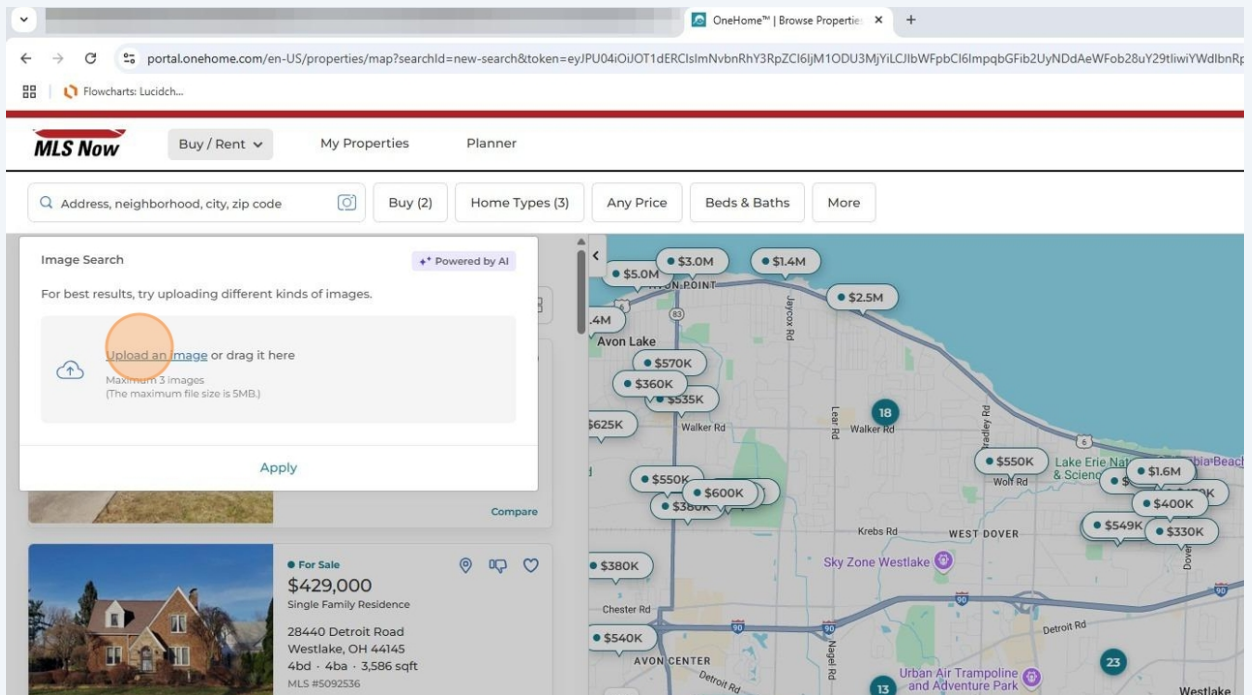

OneHome AI Search Instructions for Clients

1 Click "Login"

2

Your clients will then enter their login information from when they originally started their profile from their initial Auto Email.

3

Click "New Search"

4 Click on the camera icon in the Address, neighborhood, city, zip, search field.

5 Click "Upload an image"

6

Your clients will need to find where they have their saved photos to select up to 3 interior or exterior photos of homes.

Apply

MLS #5092536 Compare

For Sale
\$83,900
Condominium
23845 David Drive #104
North Olmsted, OH 44070-2970
1bd · 1ba · 646 sqft
MLS #5109267 Compare

9 Based the photos uploaded, your client will see similar designs or layouts of the rooms they've uploaded. Your client will use the map to the right of the results to search for homes in their desired location.